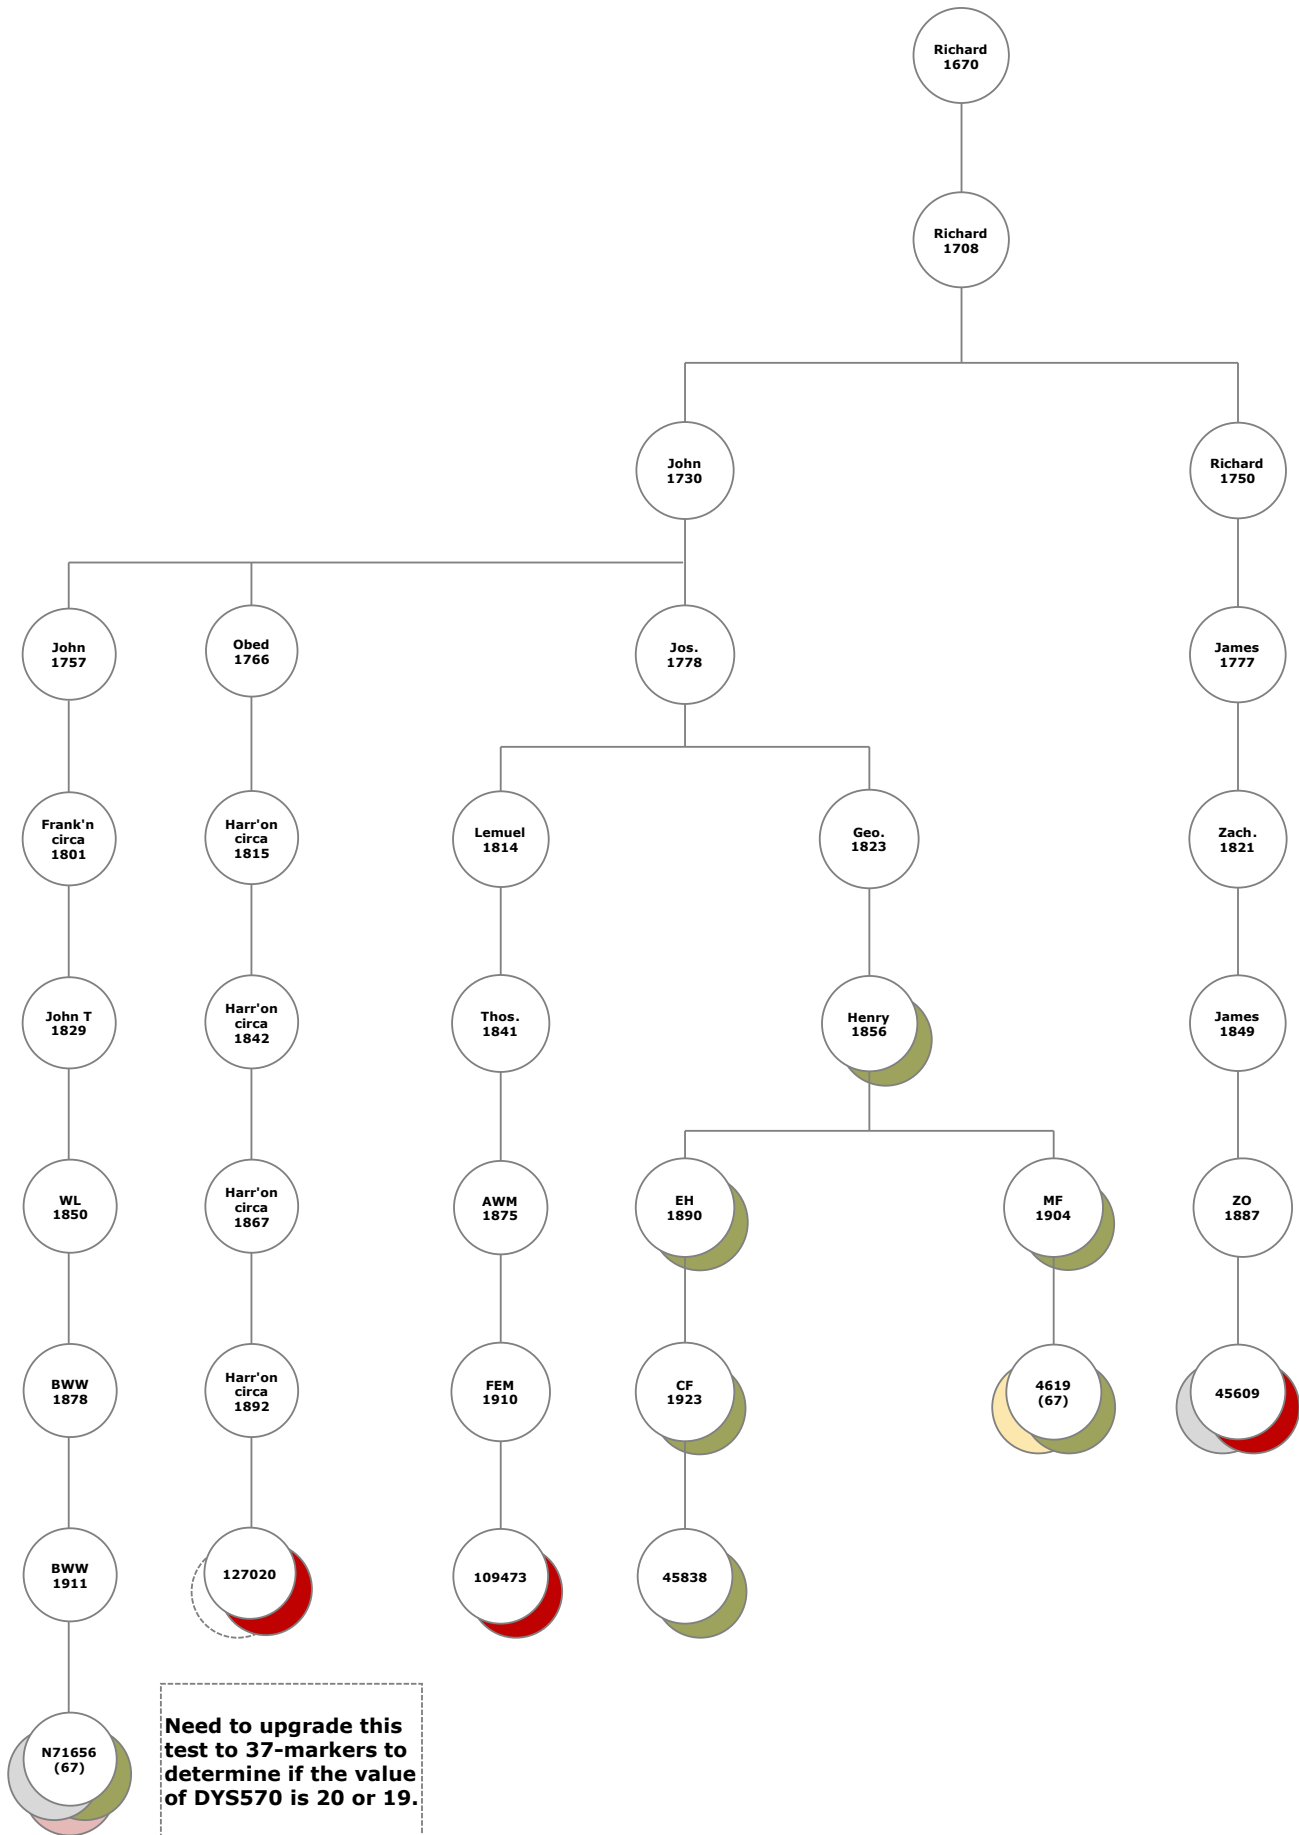

# WAIT FAMILY OF CULPEPER COUNTY, VIRGINIA

**Need to upgrade this test to 37-markers to determine if the value of DYS570 is 20 or 19.**